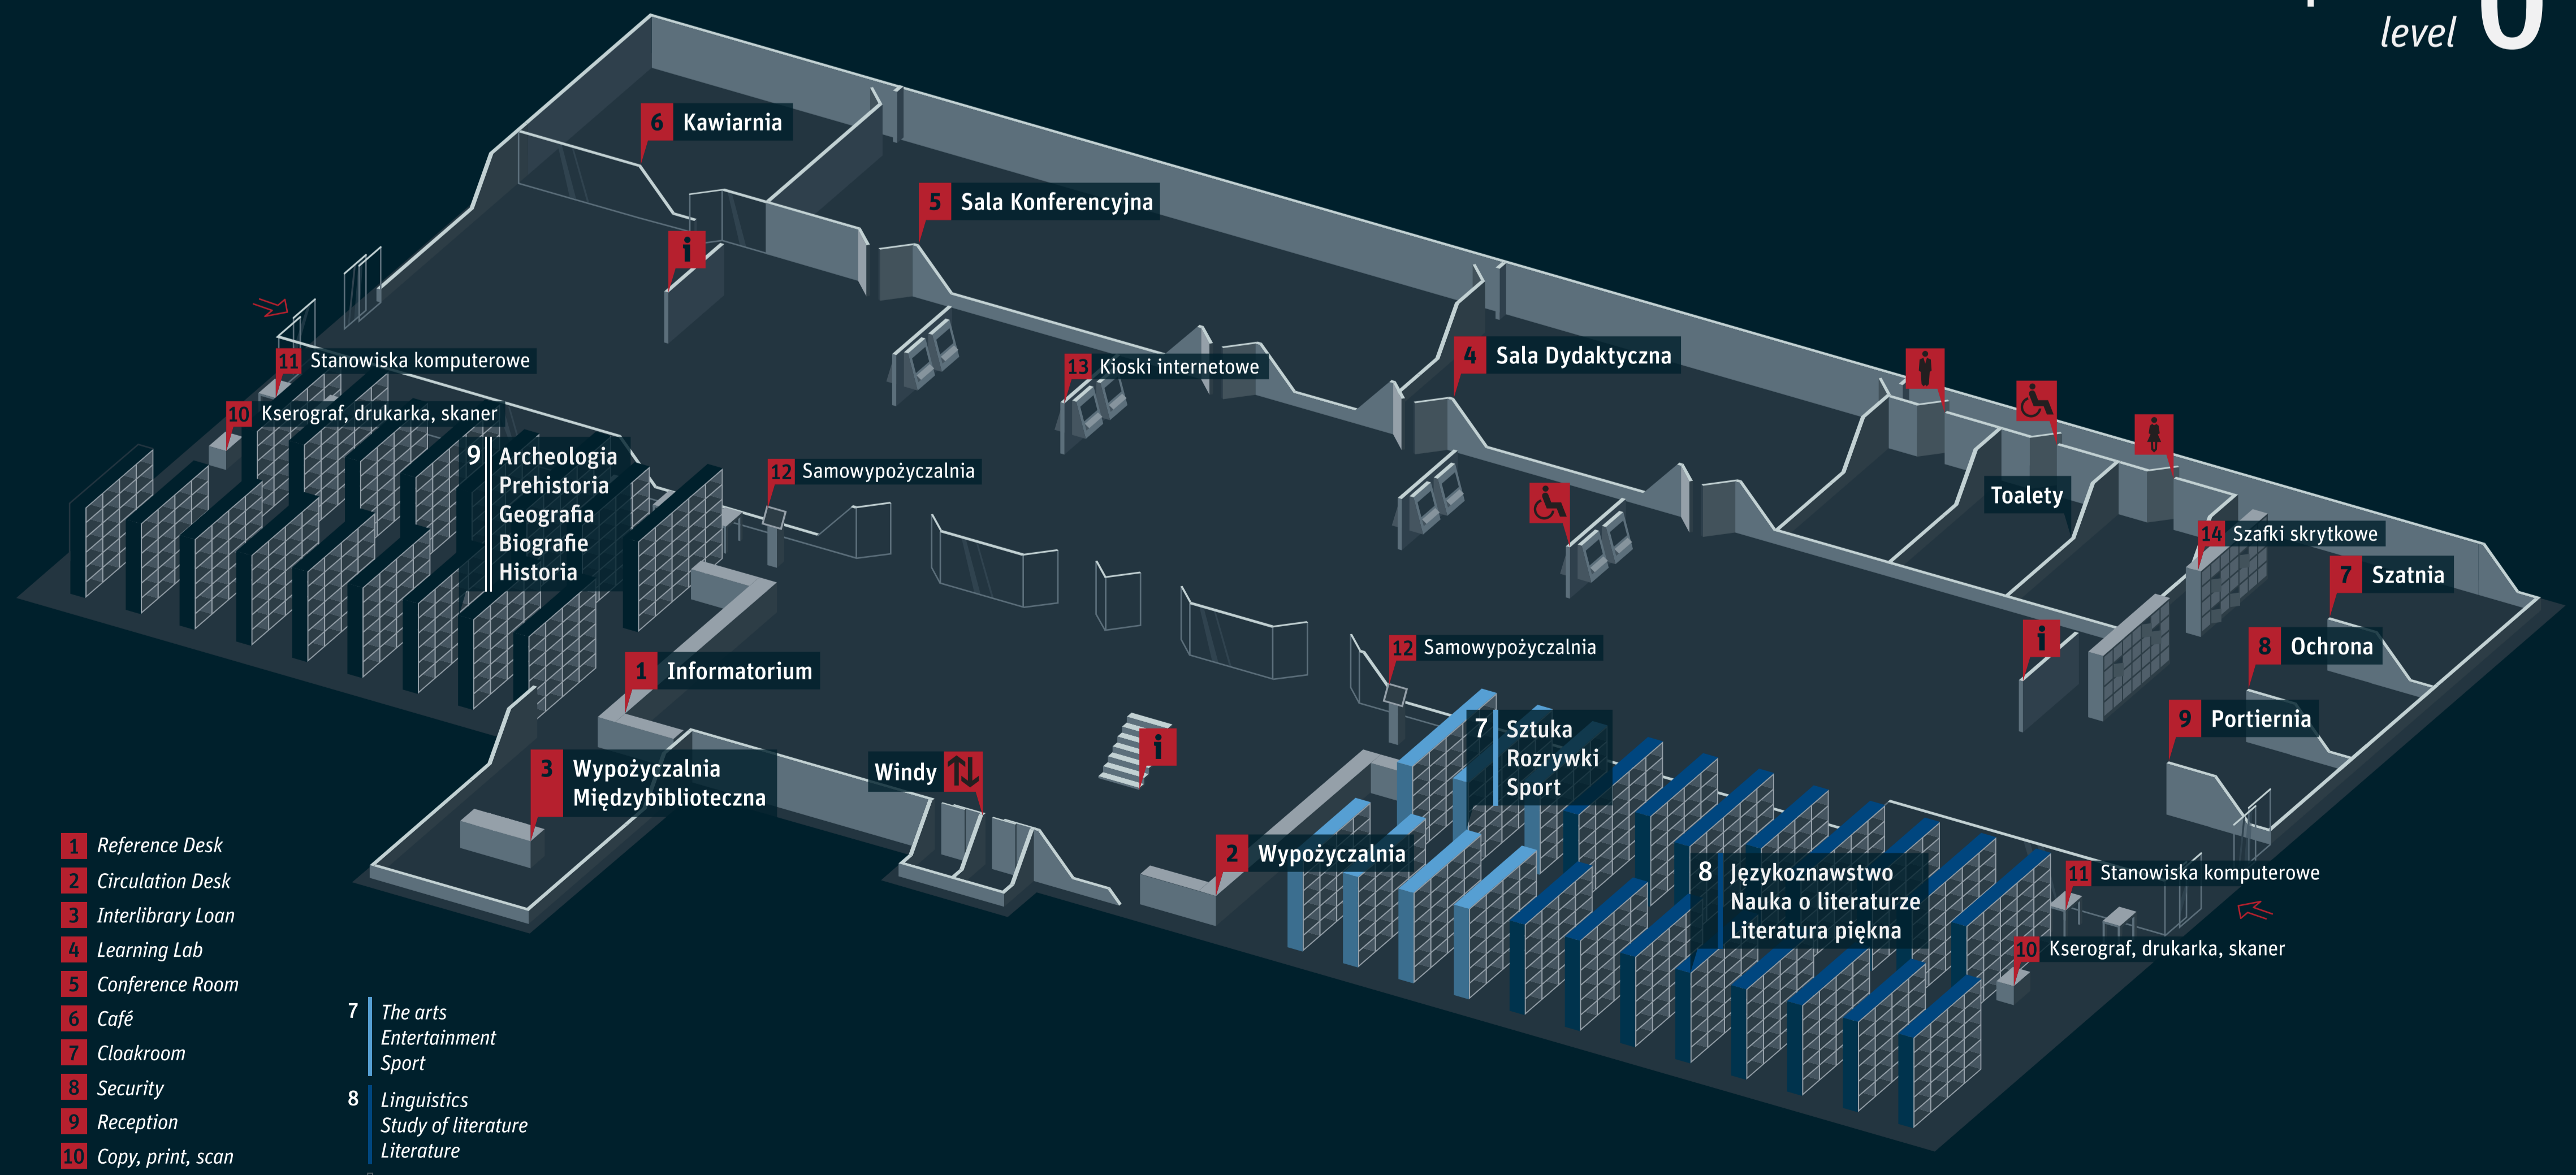

poziom
level 2

- 1 Philosophy
Psychology
 - 2 Religion
Religious studies
Theology
 - 3 Social sciences
Law
Administration
Economic sciences
- 1 Reference Desk
 - 2 Current Press
 - 3 Seminar Room
 - 4 Copy, print, scan
 - 5 Research computers
 - 6 Selfchecks

poziom
level 1

- 0 General Section
 - 5 Mathematics
Natural sciences
 - 6 Applied sciences
Medicine
Technology
Agriculture
- 1 Reference Desk
 - 2 Reading Room
 - 3 Multimedia
 - 4 Computer Lab
 - 5 Carrels 1-14
 - 6 Special Collections Study Room
 - 7 Copy, print, scan
 - 8 Research computers
 - 9 Selfchecks

poziom
level 0

- 7 The arts
Entertainment
Sport
 - 8 Linguistics
Study of literature
Literature
 - 9 Archaeology
Prehistory
Geography
Biography
History
- 1 Reference Desk
 - 2 Circulation Desk
 - 3 Interlibrary Loan
 - 4 Learning Lab
 - 5 Conference Room
 - 6 Café
 - 7 Cloakroom
 - 8 Security
 - 9 Reception
 - 10 Copy, print, scan
 - 11 Research computers
 - 12 Selfcheck
 - 13 Internet
 - 14 Szafki skrytkowe